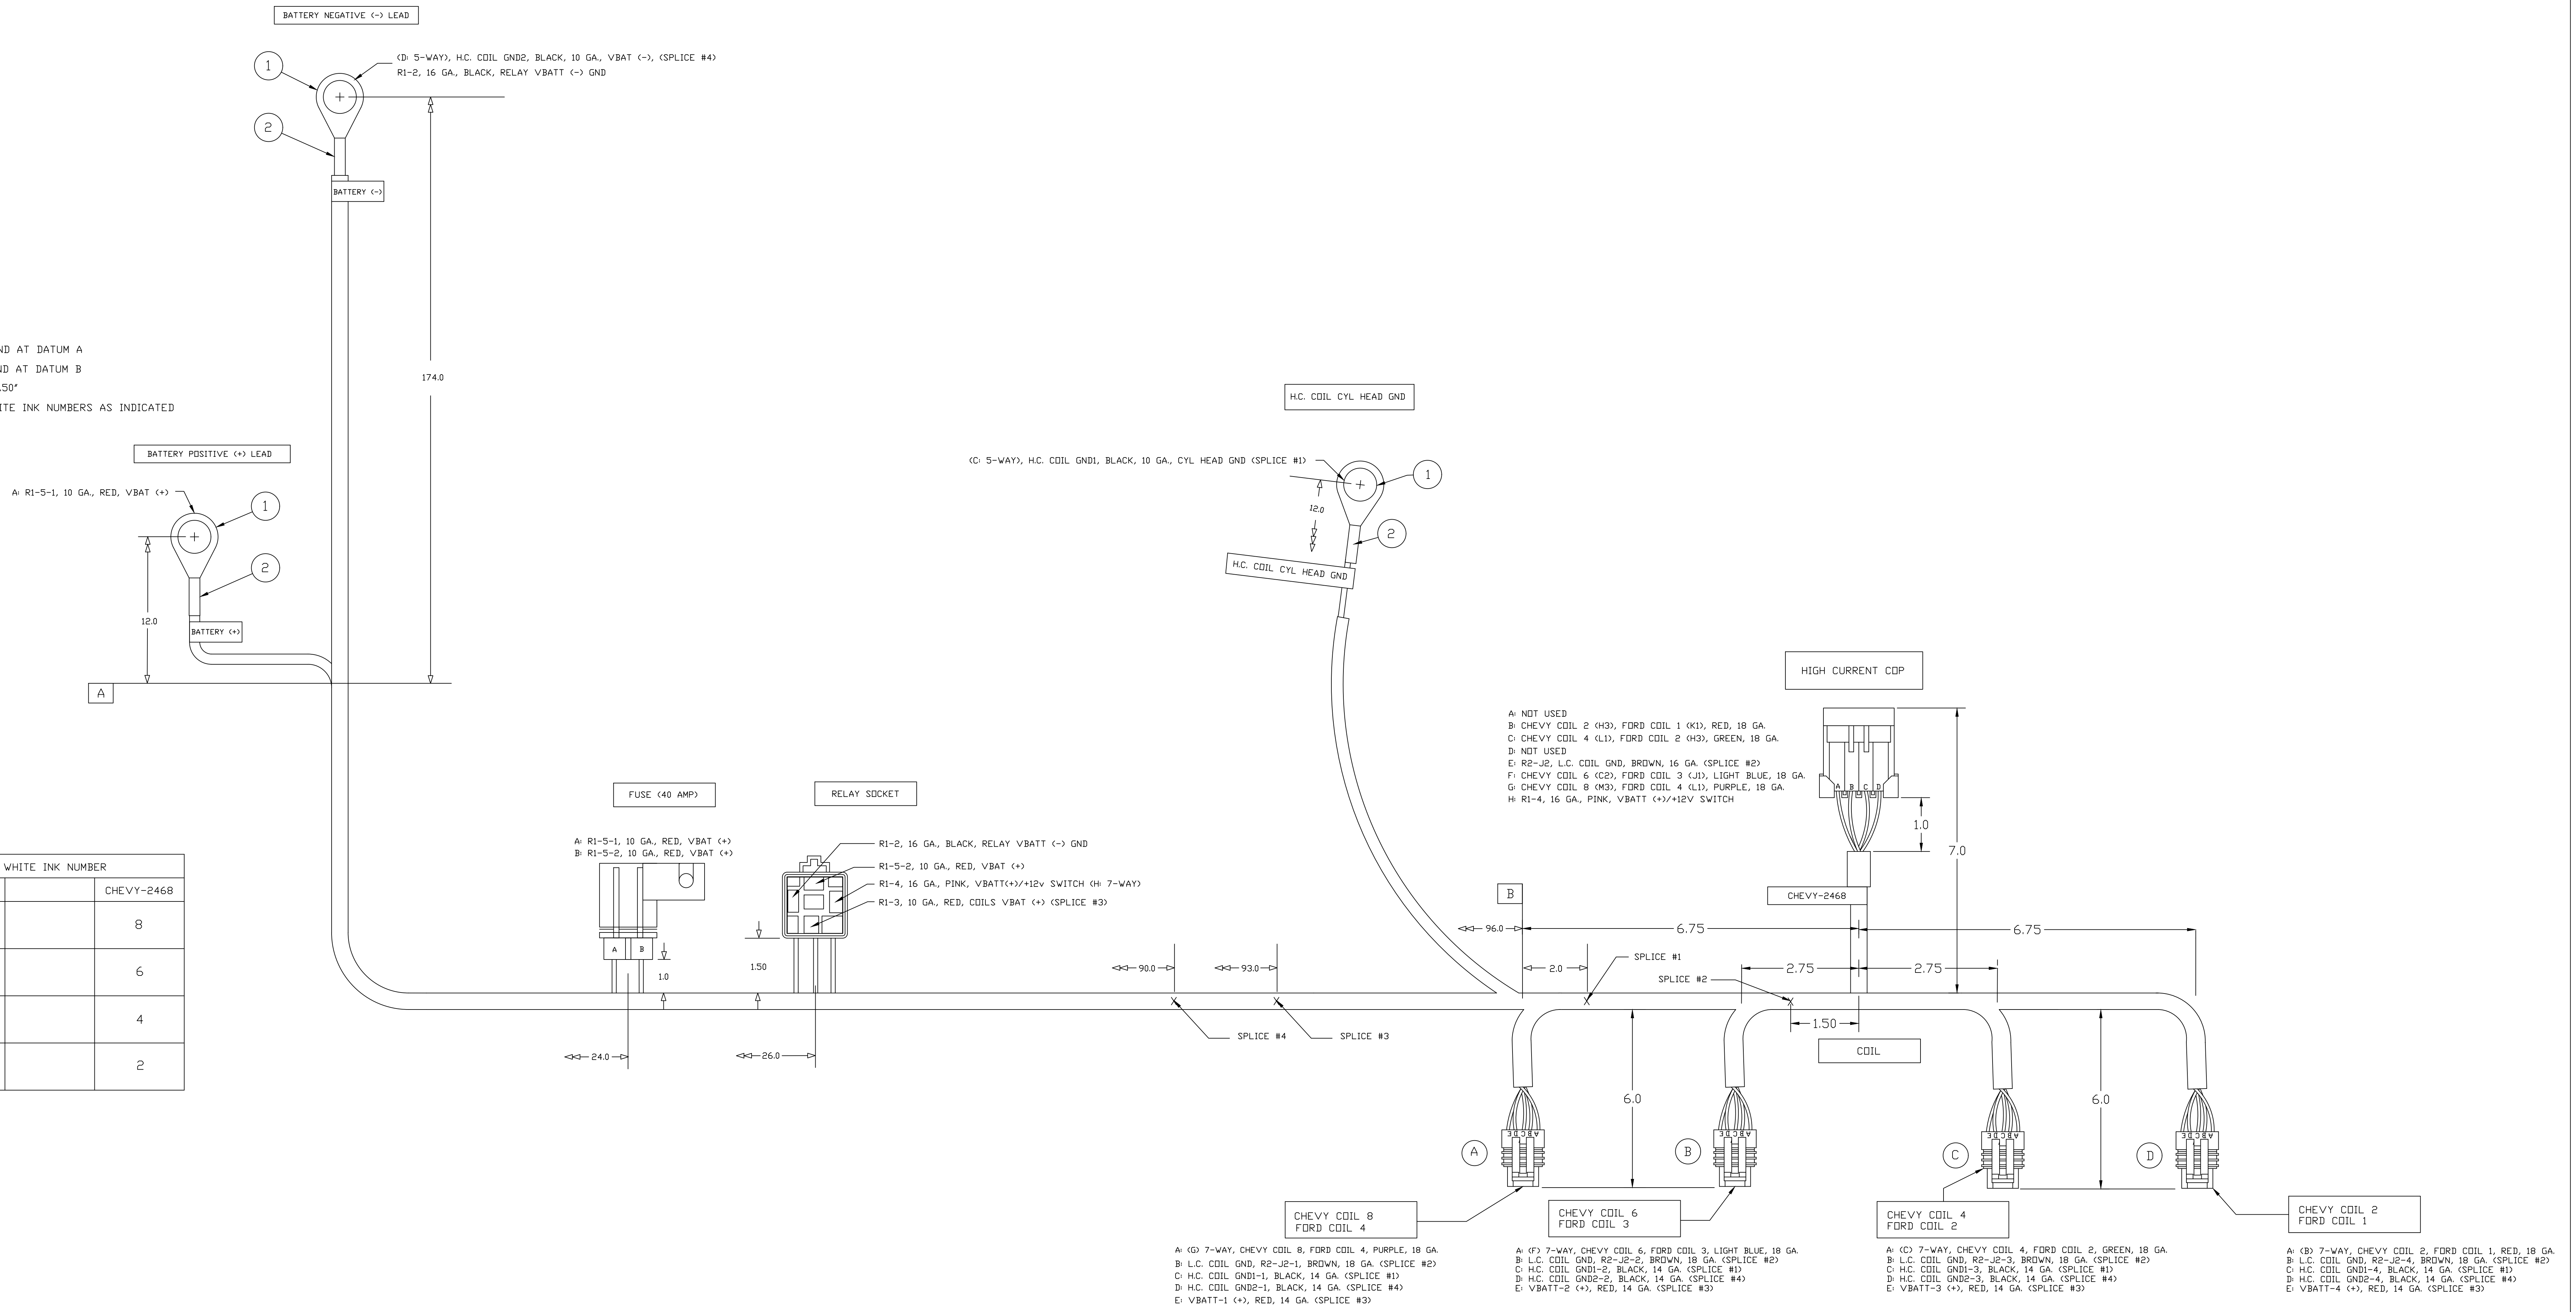

NOTES:

- 10. ALL DIMENSIONS SHOWN WITH SYMBOL \leftrightarrow END AT DATUM A
- 11. ALL DIMENSIONS SHOWN WITH SYMBOL \leftrightarrow END AT DATUM B
- 12. ALL DIMENSIONS ARE INCHES WITH A TOLERANCE OF +/- 0.50"
- 13. STAMP 5-WAY COIL CONNECTORS WITH 0.25" PERMANENT WHITE INK NUMBERS AS INDICATED

5-WAY COIL DESIGNATOR	0.25" PERMANENT WHITE INK NUMBER		
	FORD-1234		CHEVY-2468
(A)	4		8
(B)	3		6
(C)	2		4
(D)	1		2

MEANEY BROTHERS INC.		
SCALE: NONE	APPROVED BY:	DRAWN BY: JHM
DATE: 08/29/18		REV: C
HIGH CURRENT COP MWH - CHEVY-2468, FORD-1234		
Customer version	DRAWING NUMBER JMI-006-087	